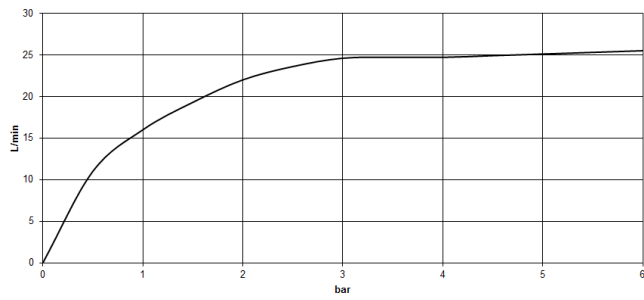

**Required miscellaneous**

- Concealed floor mounting -**
- max. recess depth 160 mm
  - min. recess depth 80 mm

35 951 970-90  
0010

**VAIA Two-hole bath mixer for free-standing assembly with hand shower set -  
Brushed Champagne (22kt Gold)**

VAIA

25 943 809  
mm [inches]

**Flow rate chart**

**Codes & Standards**

ASME A112.18.1/CSA B125.1	California Energy Commission (CEC)
---------------------------------	--

VAIA Two-hole bath mixer for free-standing assembly with hand shower set -  
Brushed Champagne (22kt Gold)