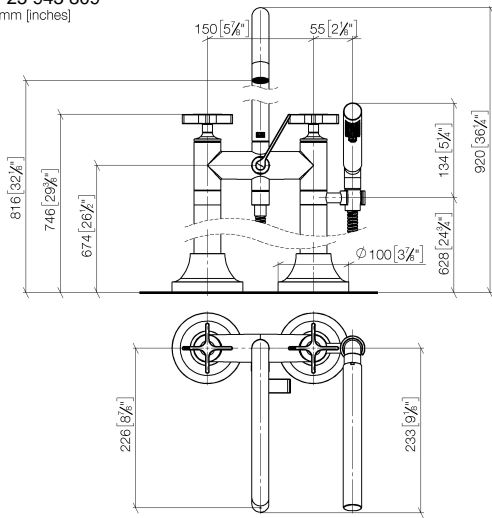

**VAIA Two-hole bath mixer for free-standing assembly with hand shower set -  
Brushed Champagne (22kt Gold)**

VAIA

25 943 809

- spout: circular, air-enriched flow
- max. flow 24.6 l/min at 3 bar flow pressure
- Hand shower: COMPACT RAIN, max. flow rate 6.8 l/min (at 3 bar)
- hand shower with anti-scale system
- 221mm projection
- pivotable spout 360°
- rotary diverter for bath/shower
- total height 920 mm
- stand pipes height 628 mm
- height up to aerator 816 mm
- slide-on rosettes Ø 100 mm
- gauge 150 mm
- metal shower hose 1250mm with integrated anti-twist protection
- pivotable shower holder on the right foot

**Required miscellaneous**

- Concealed floor mounting -**
- max. recess depth 160 mm
  - min. recess depth 80 mm

35 951 970-90  
0010

**VAIA Two-hole bath mixer for free-standing assembly with hand shower set -  
Brushed Champagne (22kt Gold)**

VAIA

25 943 809  
mm [inches]

**Flow rate chart**

**Codes & Standards**

ASME A112.18.1/CSA B125.1	California Energy Commission (CEC)
---------------------------------	--

VAIA Two-hole bath mixer for free-standing assembly with hand shower set -  
Brushed Champagne (22kt Gold)